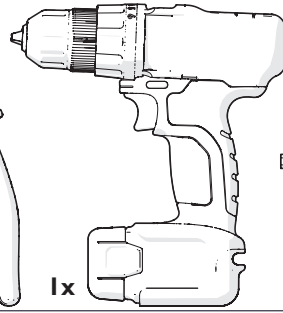

m o o o i

ICONIC EYES 85 CANOPY REPLACEMENT

i

PLEASE HANDLE THIS PRODUCT WITH CARE.
NEVER PLACE THE LAMP ON THE GROUND. THIS MAY DAMAGE THE PRODUCT.

NOT INCLUDED

i

visit www.mooui.com for more information about the collection